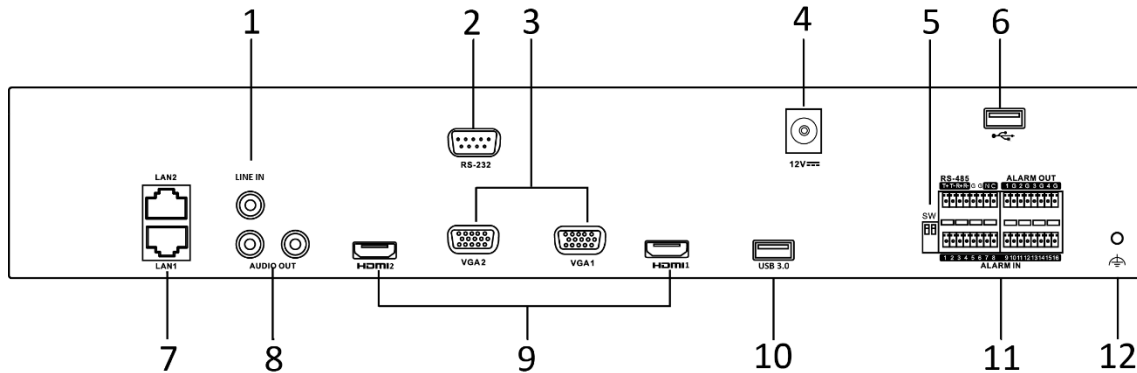

Physical Interfaces

Index	Description	Index	Description
1	LINE IN	7	LAN1 and LAN2 Interface
2	RS-232 Interface	8	AUDIO OUT
3	VGA Interfaces	9	HDMI Interfaces
4	Power Supply	10	USB 3.0 Interface
5	SW Dial	11	Alarm In/Alarm Out and RS-485 Interface
6	USB 2.0 Interface	12	GND